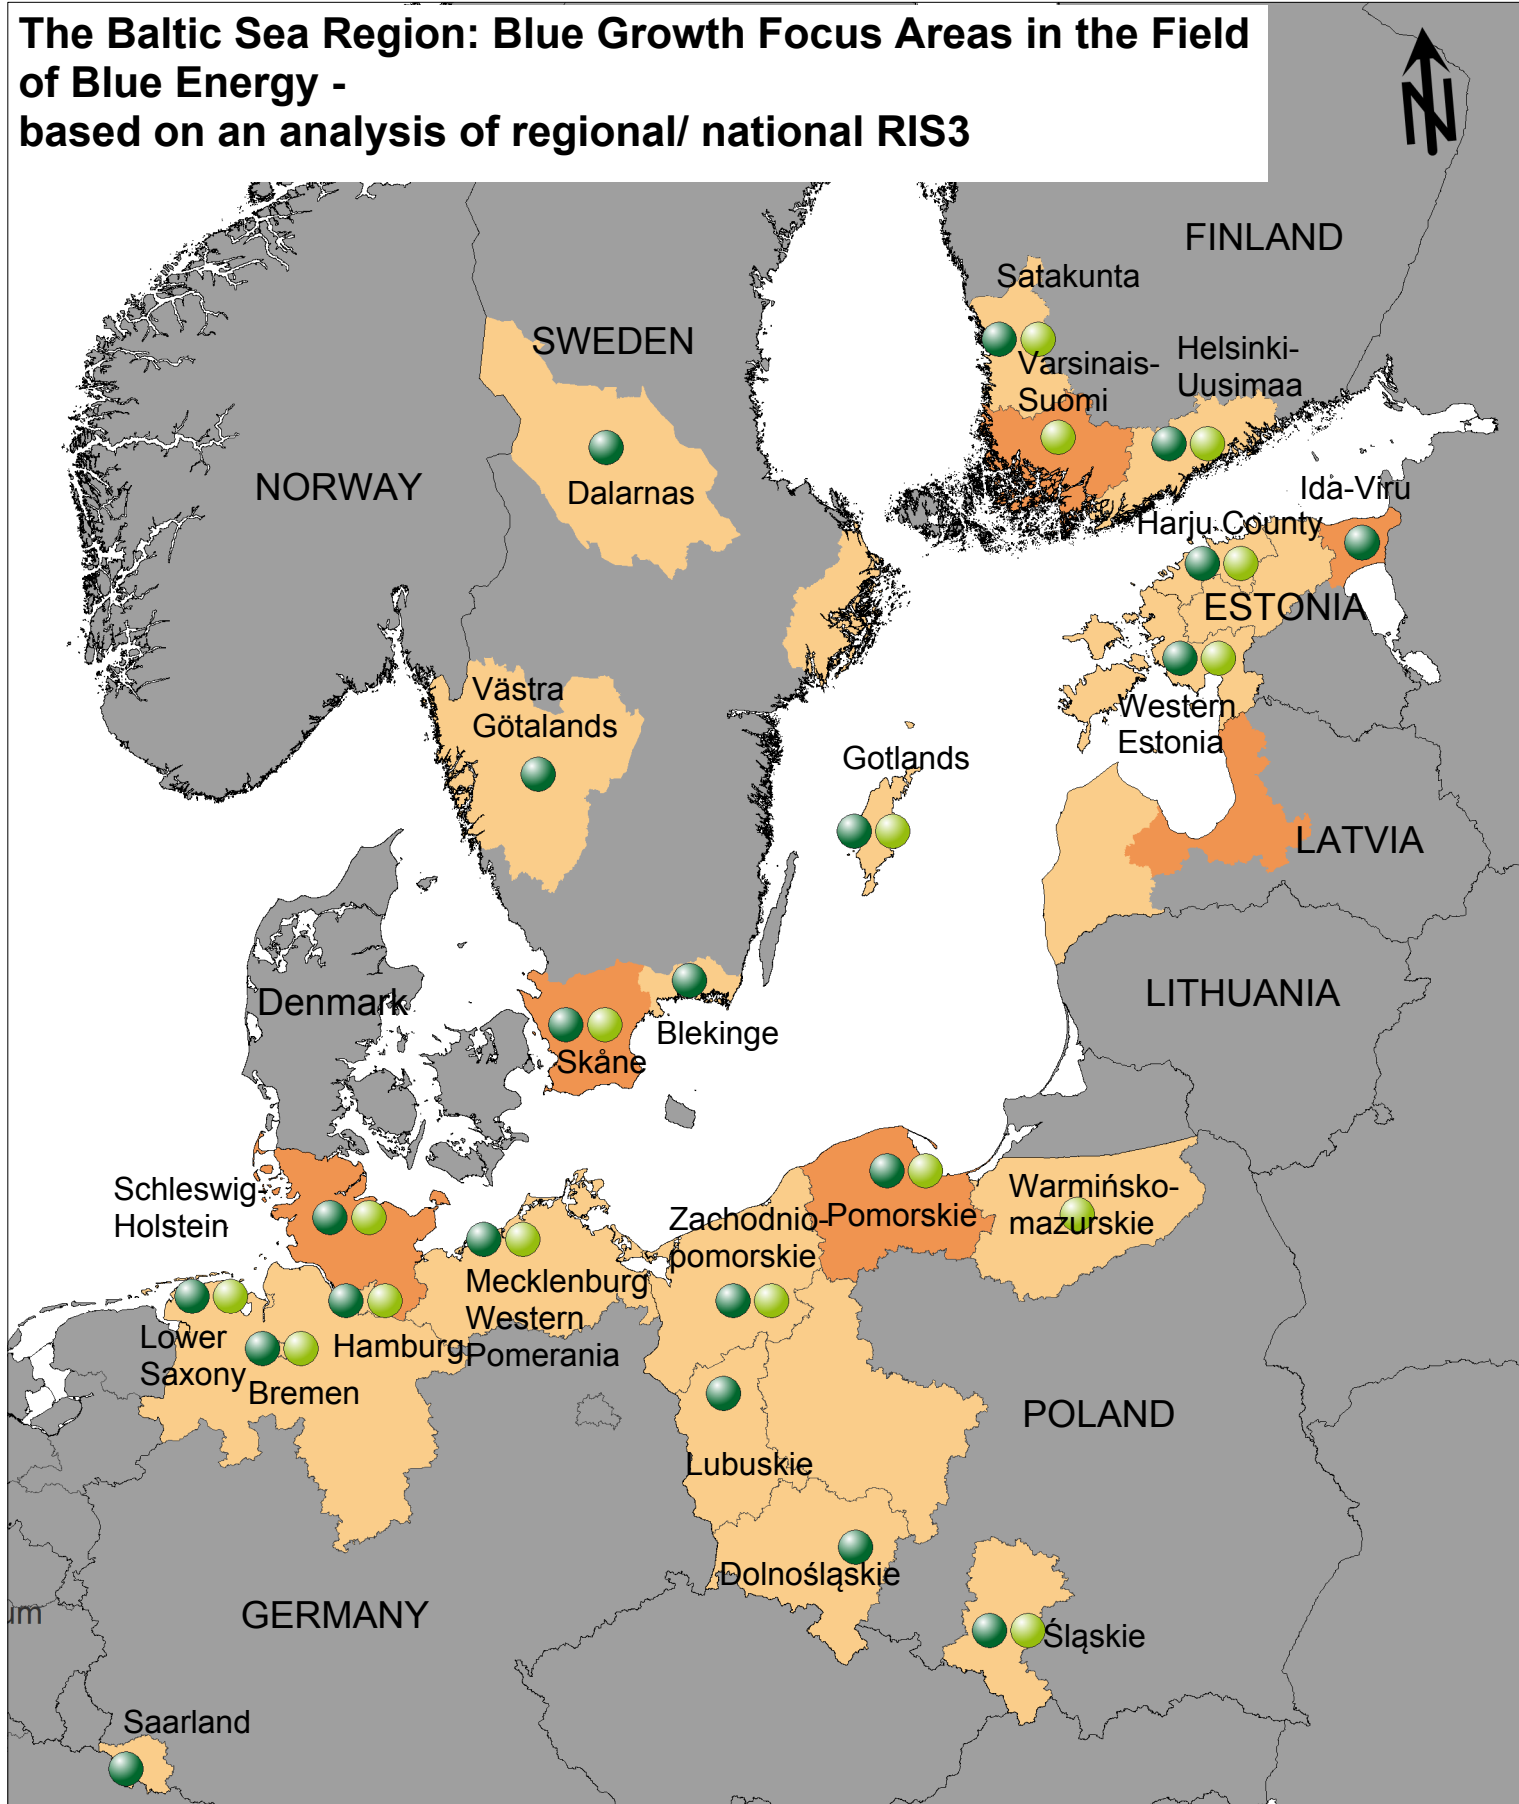

The Baltic Sea Region: Blue Growth Focus Areas in the Field of Blue Energy - based on an analysis of regional/ national RIS3

Blue Growth Focus Areas in the BSR Blue Energy

- Building of Plants & Systems
- Operation & Maintenance

Category of Regions

- blue regions involved in the project
- blue regions included in the study
- regions not included in the study

source of data: compiled by project partners of the INTERREG project Smart Blue
 Regions from respective RIS3 documents and additional internet search
 mapping: B. Weig using RegioGraph by GfK Geomarketing

150 km